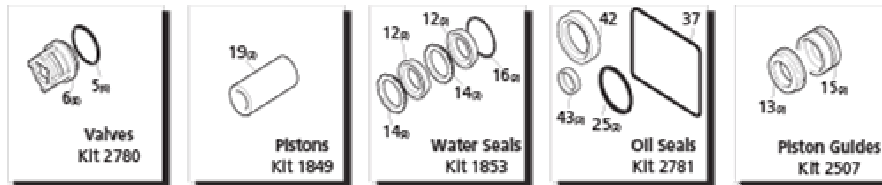

AR64516	Oil	2
	Oil Capacity - 32 oz		

Repair Kits

Special Parts / Kits

Code	Description	Qty.
2036	Viton water seals Ø28	1
980069	Packing extractor	1
2748	Rail kit 1-1/4" - 2 Rails - 4 Bolts - 4 Washers	1

[Printer Version (PDF file - 415KB)](#)

A.R. North America, Inc. • 140 - 81st Avenue NE • Fridley, MN 55432 • info@arnorthamerica.com

[Home](#) | [Service Dealers](#) | [Contact Us](#) | [Information Request](#) | [Site Map](#)

Copyright © 2006 arnorthamerica.com All Rights Reserved.