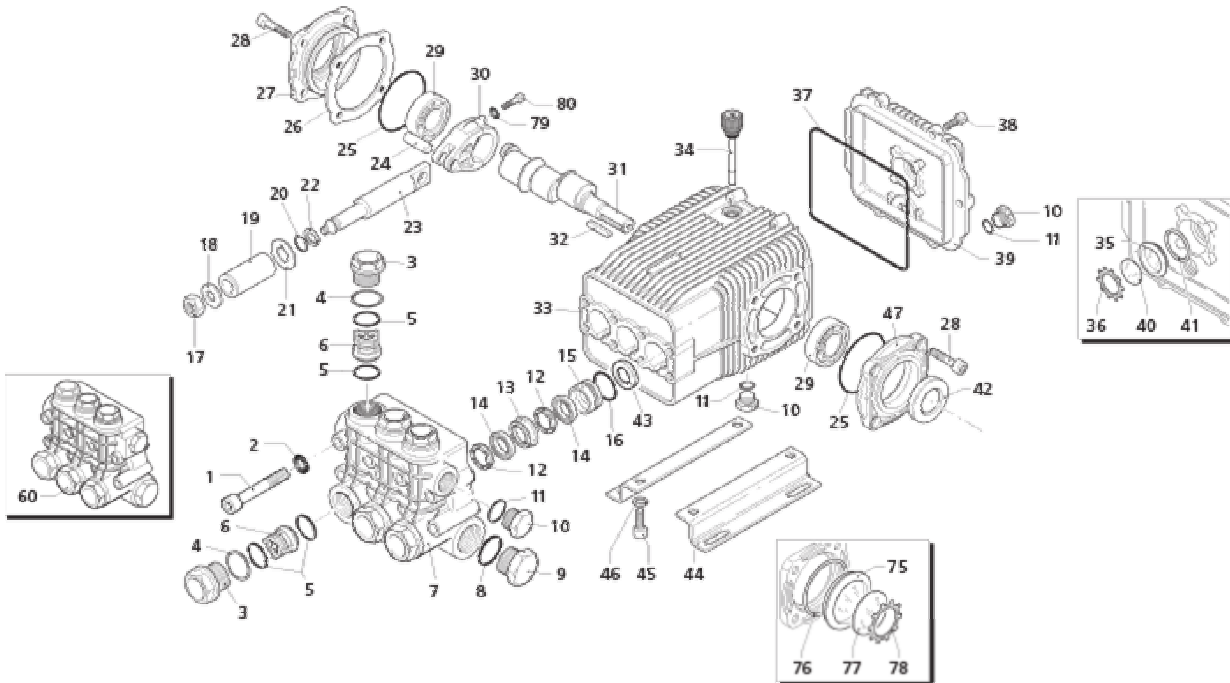

- Home ▾
- Introduction ▾
- Products ▾
- Parts Breakdowns ▾
- Service ▾
- Contact ▾

Printer Version (PDF file - 415KB)

XWF 1000 rpm - Breakdown

Pos.	Code	Description	Qty.	Legend
1	1940260	Head bolt M10x80 (442 in/lbs)	8	<p>Ø28</p> <p>For XWF26.06 XWF26.09 XWF26.12 XWF26.15 XWF26.20</p> <p>For XWF30.10 XWF30.18 XWF30.20</p> <p>For XWF26.17</p> <p>For XWF36.17</p>
2	650530	Washer	8	
3	1940140	Valve cap (602 in/lbs)	6	
3	1941970	Valve cap 1/4" threaded (602 in/lbs)	1	
4	1940150	Back-up ring	6	
5	1140450	O-Ring Ø20.24x2.62	12	
6	1949050	Complete valve	6	
7	1941550	Pump head	1	
8	550350	O-Ring Ø23.81x2.62	1	
9	1140300	Plug 3/4" G	1	
10	1980740	Plug 3/8" G	3	
11	740290	O-Ring Ø14x1.78	3	
12	1941570	Head ring	6	
13	1140280	Front plunger guide	3	
14	820630	High & Low pressure packing	6	