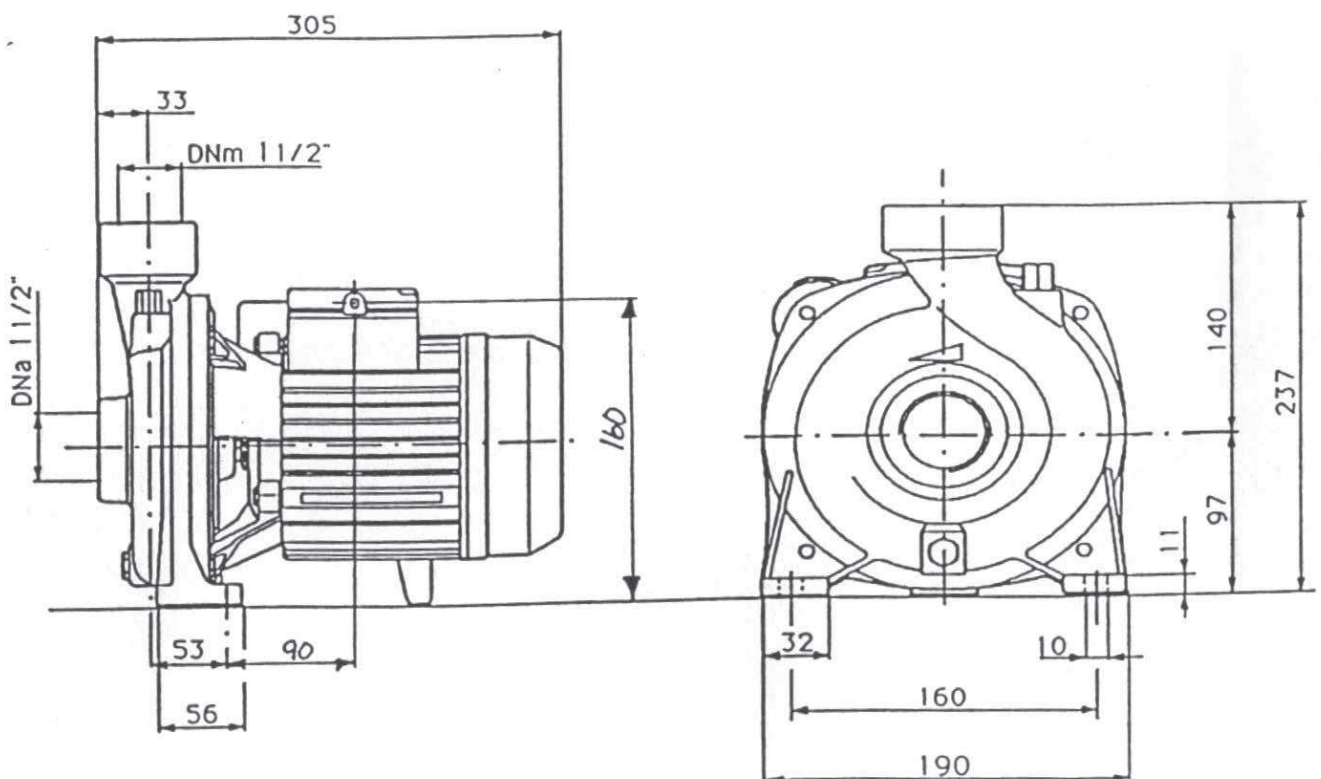

MÄTTSKISS DIMENSION PRINT

Pump type Pedrollo GA 1a

Nr 4-8774-0

Date 900619

TYPE	: PEDROLLO GA 1a
RATED VOLTAGE 3 PHASE	: 440 V, 60 Hz
RATED POWER.	: 0,90 kW
RATED CURRENT	: 2,4 A
STARTING CURRENT	: 3 x In
RATED SPEED.	: 3450 rev/min.
WINDING CONNECTION	: STAR
POWER FACTOR	: 0,8
EFFICIENCY	: 71 %
DEGREE OF PROTECTION	: IP-44
INSULATION CLASS	: B
TYPE OF CONSTRUCTION	: IEC34
NET. WEIGHT.	: 13 Kg
CABLE GLAND.	: PG 13,5
MAX. STATIC SUCTION HEAD	: 70 M.W.C.