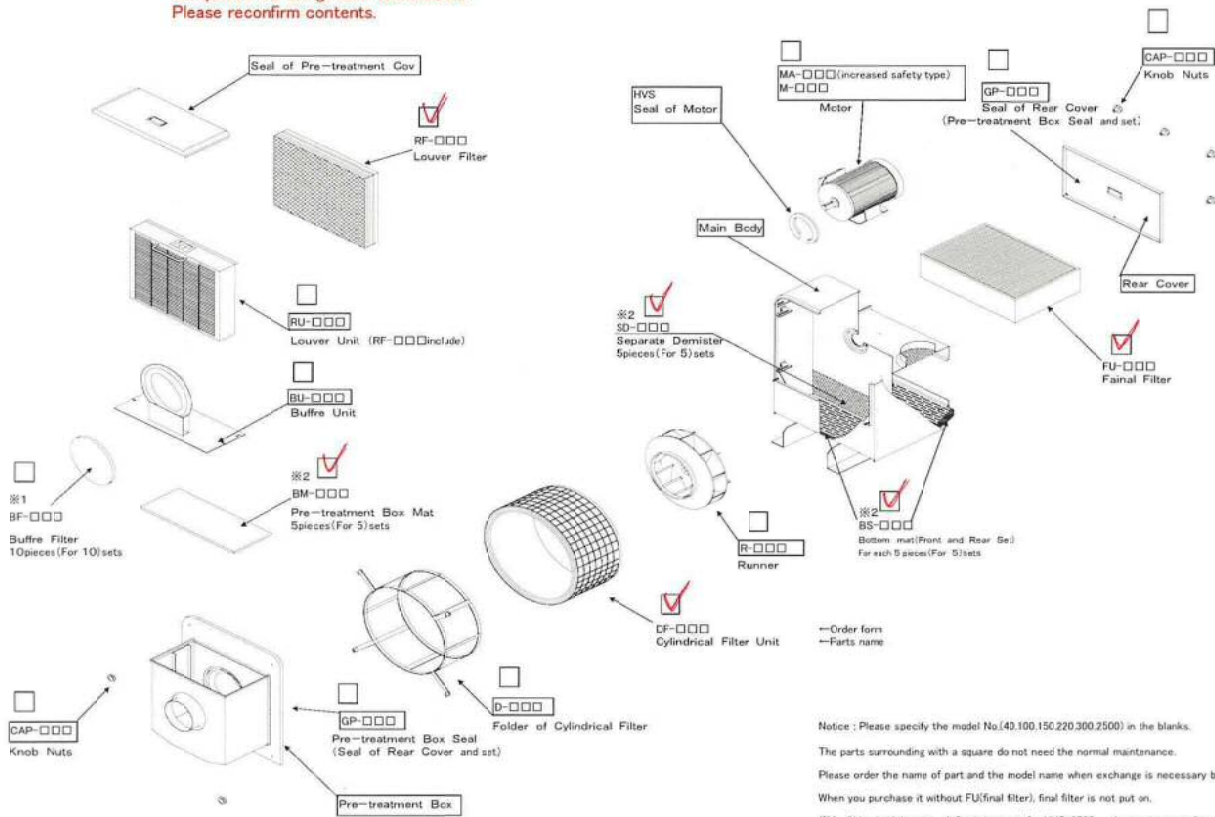

Reference for confirmation of an estimate.

Estimate number. 54402

We quotes the things with checkmarks.
Please reconfirm contents.

For HVS maintenance parts.

Akamatsu Electric Mfg.Co.,Ltd.

Please order the name of part and the model name when exchange is necessary by damage.

※1 Older model parts. A five-piece set for HVS-2500. A ten-piece set for others.

※2 A five-piece set.