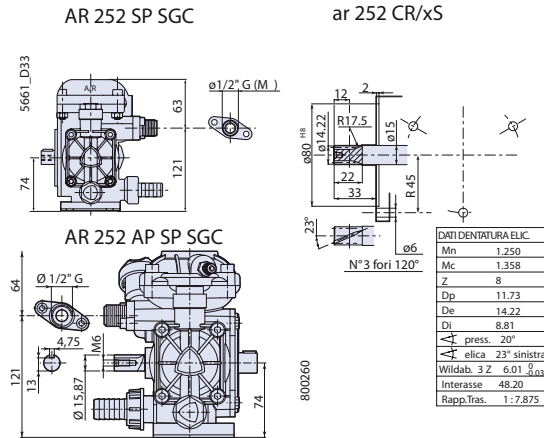

AR 252 VRI

DIMENSIONS • DIMENSIONI

AR 252

Pumps
Pompe

Please note: specifications are subject to change for improvement without notice.
© Apr 2007 by AnnoviReverberi spa